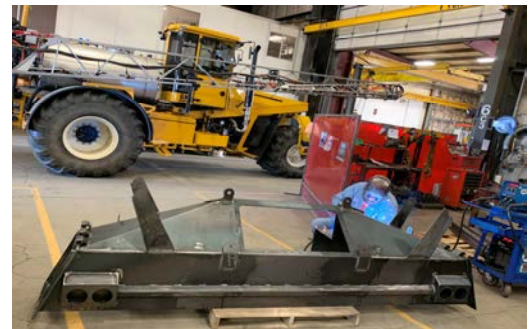

Service Department

GK provides maintenance and repair services for almost all brands of agricultural machines, engines and components. We offer specialized repair services for Ag machines, components and hydraulics. GK Machine has the experts to troubleshoot and diagnose your repair issue in our shop or at your job site.

GK Machine repairs hydraulic cylinders, motors and pumps. GK maintains a large in-house inventory of finished parts and raw material to handle quick turn projects and special modifications to your equipment. Here's just a sample of the things we do:

- Ag equipment Service and repair
- In-shop parts. repair and installation
- Hydraulic Hoses
- Custom Machining
- Implement Repairs
- Raven/Teejet trouble shooting & repair
- Equipment Cleaning
- Hydraulic Systems Diagnostic & Repair
- Re-Engineered Parts
- Custom Fabrication and Welding
- Fuel Systems and repairs