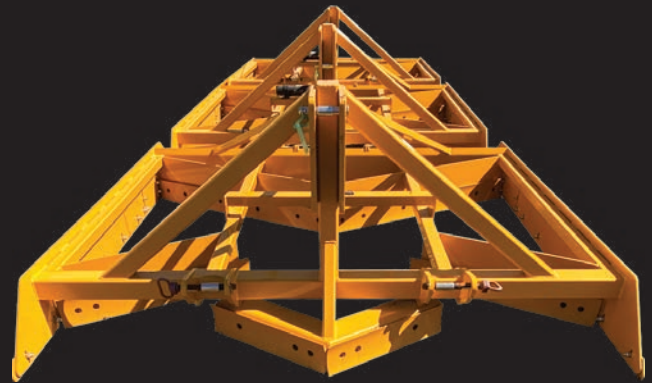

GK ORCHARD LEVELERS

COMBINING TECHNOLOGY AND TRADITION SINCE 1976

GK Orchard Levelers slice and crowd the dirt to the center then the levelers push dirt back towards the outside continuously cutting and filling. Then an adjustable V float spreads the dirt back out evenly filling in any low spots. The rear smoothing plate stabilizes dirt to firm and flatten the soil. Each unit has multiple 3-point hookups with standard and quick attachment.

Whether your orchard is large or small, we're confident that the GK orchard levelers will make quick and efficient work of your orchard leveling.

THE GK ORCHARD LEVELERS are the ideal pre- and post-harvest tool for leveling orchards floors. Our unique design will level out even the highest spots of an orchard floor in a single pass.

GK ORCHARD LEVELERS

COMBINING TECHNOLOGY AND TRADITION SINCE 1976

FEATURES:

- Adjustable rear V-float allows materials to flow through evenly
- Handles sticks, rocks and debris easily without dragging grooves
- Minimum soil buildup in front of the roller to reduce soil dragged to the end of the rows
- Rear smoothing plate flattens and compacts soil leaving a firm finish

SPECIFICATIONS:

- Center Ridge V-Buster
- Rear roller flattens and firms soil
- 3-pt Hitch
- Sizes: 7', 8', 9', 10' and 12'
- Adjustable side trap doors
- Optional berm scrapers
- Adjustable blade mounts