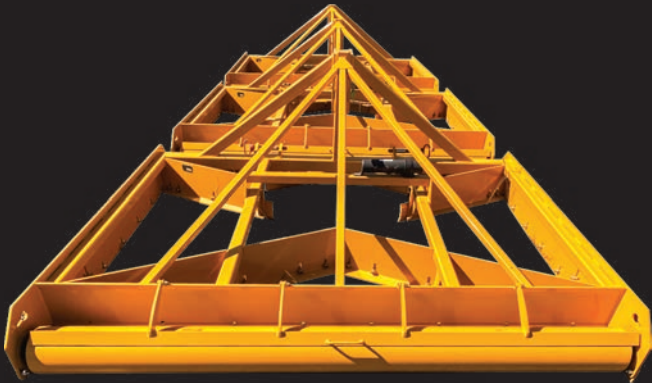

GK ORCHARD LEVELERS

COMBINING TECHNOLOGY AND TRADITION SINCE 1976

GK Orchard Levelers slice and crowd the dirt to the center then the levelers push dirt back towards the outside continuously cutting and filling. Then an adjustable V float spreads the dirt back out evenly filling in any low spots. The rear smoothing plate stabilizes dirt to firm and flatten the soil. Each unit has multiple 3-point hookups with standard and quick attachment.

Whether your orchard is large or small, we're confident that the GK orchard levelers will make quick and efficient work of your orchard leveling.

THE GK ORCHARD LEVELERS are the ideal pre- and post-harvest tool for leveling orchards floors. Our unique design will level out even the highest spots of an orchard floor in a single pass.

GK ORCHARD LEVELERS

COMBINING TECHNOLOGY AND TRADITION SINCE 1976

FEATURES:

- Adjustable rear V-float allows materials to flow through evenly
- Handles sticks, rocks and debris easily without dragging grooves
- Minimum soil buildup in front of the roller to reduce soil dragged to the end of the rows
- Rear smoothing plate flattens and compacts soil leaving a firm finish

SPECIFICATIONS:

- Center Ridge V-Buster
- Rear roller flattens and firms soil
- 3-pt Hitch
- Sizes: 7', 8', 9', 10' and 12'
- Adjustable side trap doors
- Optional berm scrapers
- Adjustable blade mounts